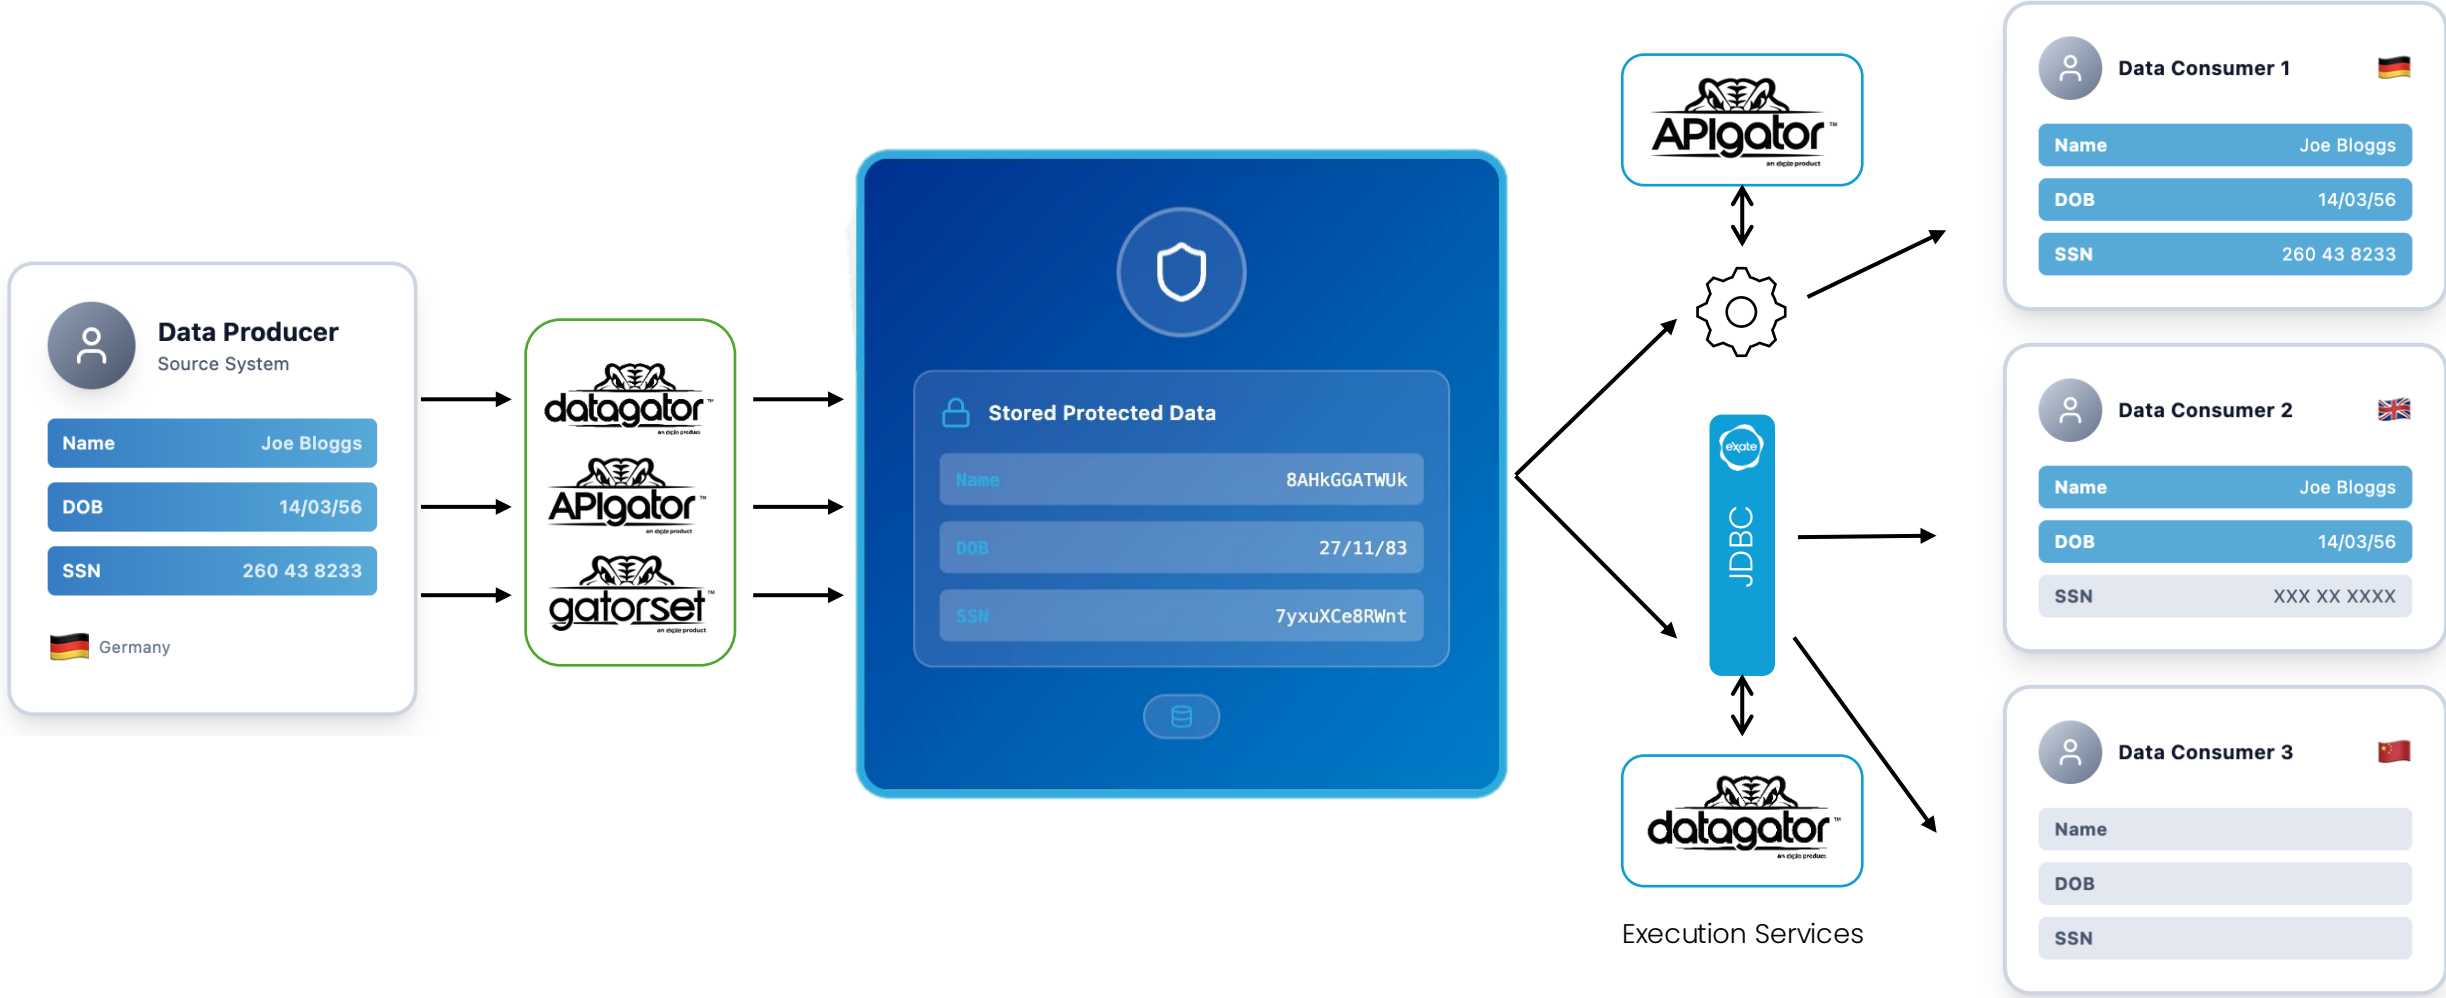

THE EXATE DATA PROTECTION PLATFORM

exate unifies policy management, data classification, and data protection into one automated platform.

1 Capture the Policies

Access Control (ABAC) Data Sovereignty Data Regulation

2 Automatically classify data

Semi-structured Data { 'JSON', 'XML' } Unstructured Text gatorAid™ DB Schemas + Data

3 Automatically protect the data

APIgator™ Realtime protection via REST/gRPC Data in Motion datagator™ Realtime and bulk data protection Data at Rest

Logos for various data sources: databricks, DELTA LAKE, SQL Server, X, SPARK, Amazon S3, ORACLE

DATA PROTECTION AND ENTITLEMENTS

Dynamic fine-grain data protection with context-aware entitlements across global data consumers